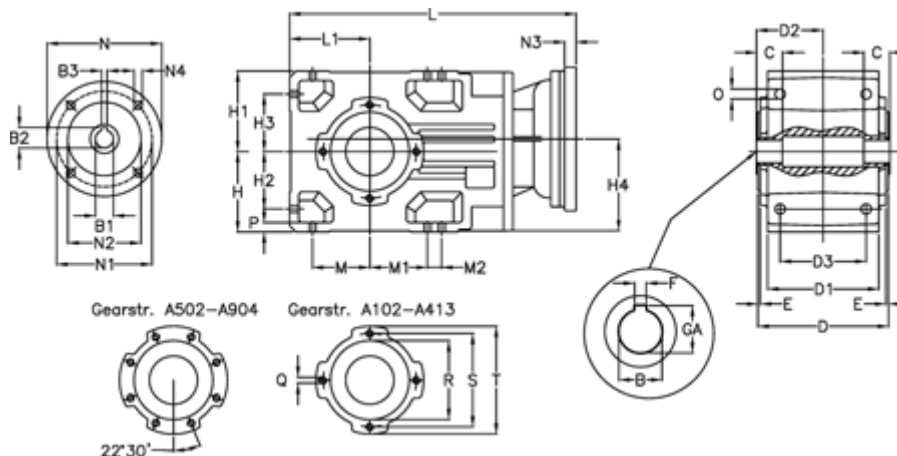

Article number: 29600100634225
 Description: Bevel helical gearbox
 A102UH30-6,3-P71B5

Measures

B = 30	D3 = 75	H3 = 50.0	N1 = 130	S = 100
B1 = 14	Description = A102UH30-xx-P71 B5	H4 = 83.0	N2 = 110	T = 120
B2 = 16.3	E = 3.0	L = 282.5	N3 = 0	
B3 = 5	F = 8	L1 = 70	N4 = M8x16	
C = 18	GA = 33.3	M = 50.0	O = 9.5	
D = 117	H = 70	M1 = 50.0	P = 9	
D1 = 95	H1 = 70	M2 = 0	Q = M8x12	
D2 = 60.0	H2 = 50.0	N = 160	R = 80	